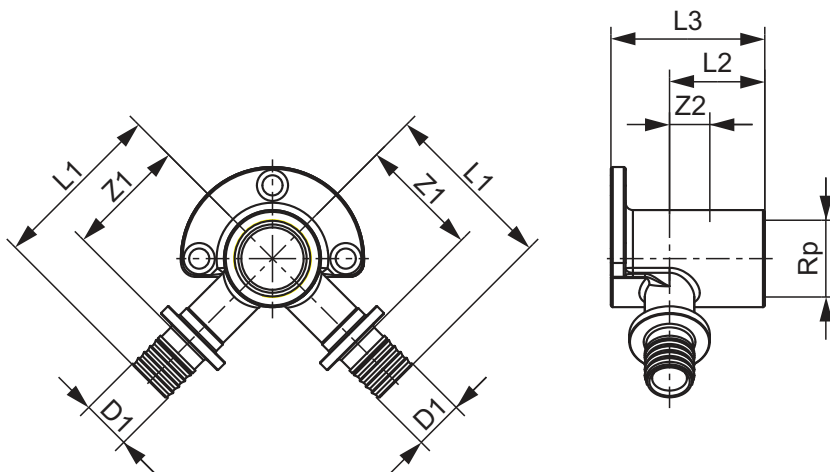

**TECEflex double wall disk, standard brass**

Article number: 768501

Dimension: 16 x 1/2" x 16

Material: Standard brass

DU 1: 10 pc.

DU 2: 30 pc.

**Description:**

**Sales data:**

Product name: TECEflex double wall disk standard brass  
 Commodity group: 700  
 Product group: 1007000030

**Dimensional drawings:**

Dimension: 16 x 1/2" x 16

Z1: 33

Z2: 11

L1: 48

L2: 26

L3: 42